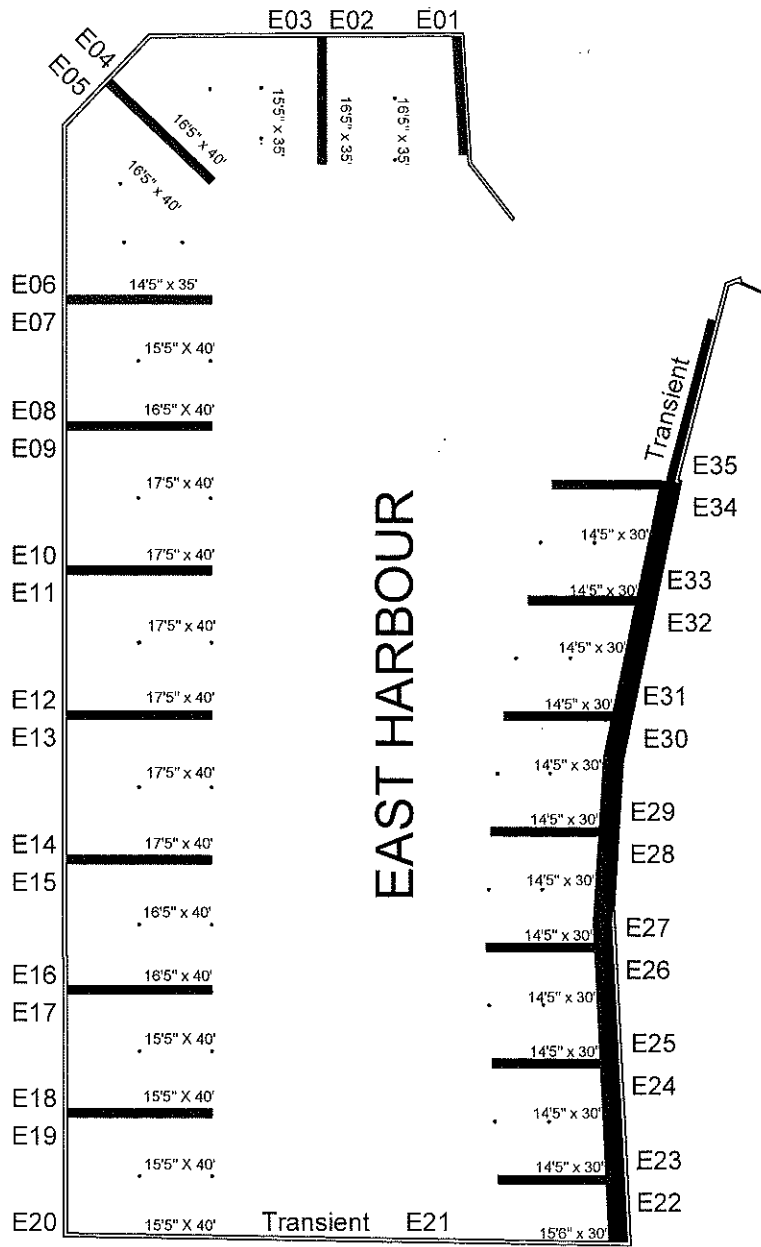

WEST HARBOUR

Parking lot

Detroit River

EAST HARBOUR

WINDSOR YACHT CLUB

Not to Scale

February 2016