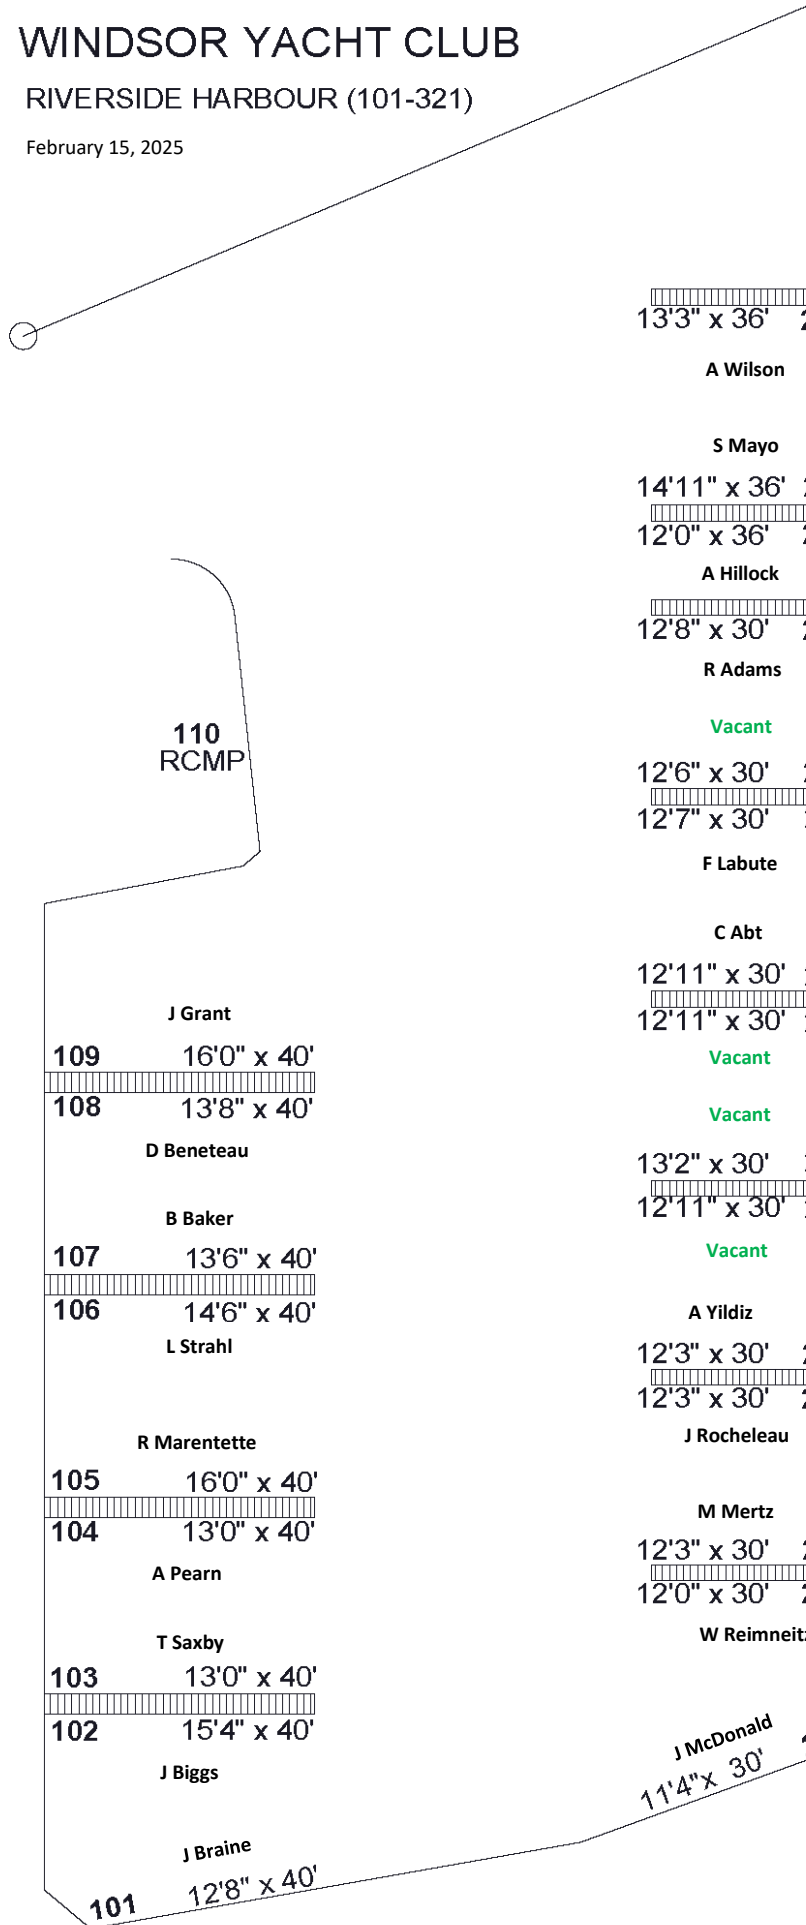

# WINDSOR YACHT CLUB

RIVERSIDE HARBOUR (101-321)

February 15, 2025

13'3" x 36'	215	A Wilson	321	8'5" x 22'	R Britton (NM) D Jaworski (NM)
			320	8'6" x 22'	
		S Mayo	319	8'10" x 22'	P Peladeau A Bryson
14'11" x 36'	214				
12'0" x 36'	213	A Hillock	318	8'9" x 22'	T Quenneville (NM) J Foster (NM)
			317	8'6" x 22'	
12'8" x 30'	212	R Adams	316	8'8" x 22'	D Haas R Drake (NM)
		Vacant	315	8'8" x 22'	
12'6" x 30'	211		314	8'6" x 22'	J Losier (NM) D Thibert
12'7" x 30'	210	F Labute	313	8'4" x 22'	
			312	8'7" x 22'	A Ng (NM) S Cushing (NM)
12'11" x 30'	209	C Abt	311	8'7" x 22'	
12'11" x 30'	208		310	8'10" x 22'	T Dubois (NM) M Conlon
		Vacant	309	8'10" x 22'	
13'2" x 30'	207		308	8'7" x 22'	L Strahl A Crooks (NM)
12'11" x 30'	206	B Baker	307	8'4" x 22'	
		Vacant			
		A Yildiz	306	8'6" x 22'	B Babington A Morrow
12'3" x 30'	205		305	8'9" x 22'	
12'3" x 30'	204	J Rocheleau	304	8'4" x 22'	A Bezarevic (NM) A Soulliere (NM)
			303	7'10" x 22'	
		M Mertz			
12'3" x 30'	203		302	8'6" x 18'	T Stuck / M Rondot (NM)
12'0" x 30'	202	W Reimnitz	301	10'0" x 18'	
		J McDonald	201		
		11'4" x 30'			